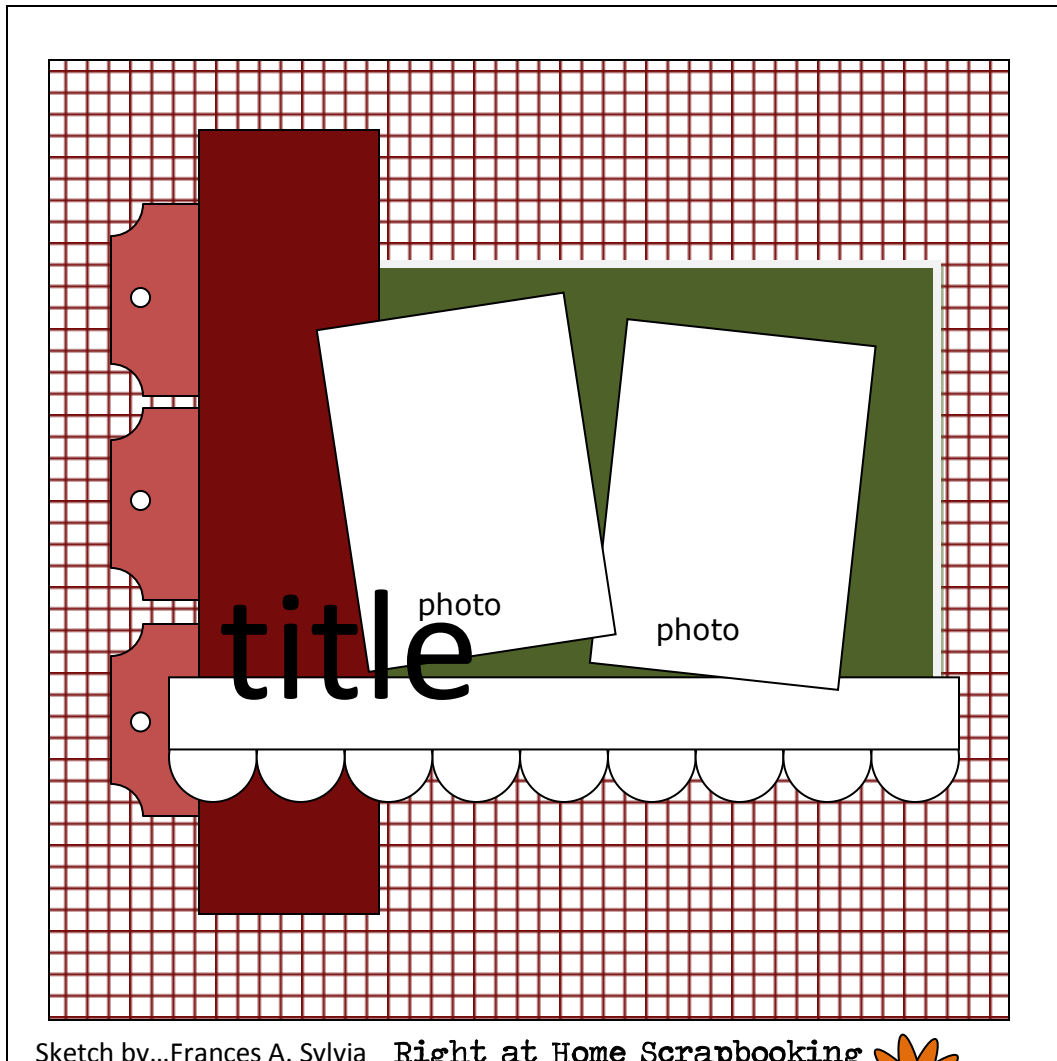

October Layout Sketch

Right at Home Scrapbooking

560 Kelley Blvd. North Attleboro, MA 02760 508-695-9290
for more inspiration visit us online at www.righthome.typepad.com

Sketch by...Frances A. Sylvia Right at Home Scrapbooking
www.righthome.typepad.com